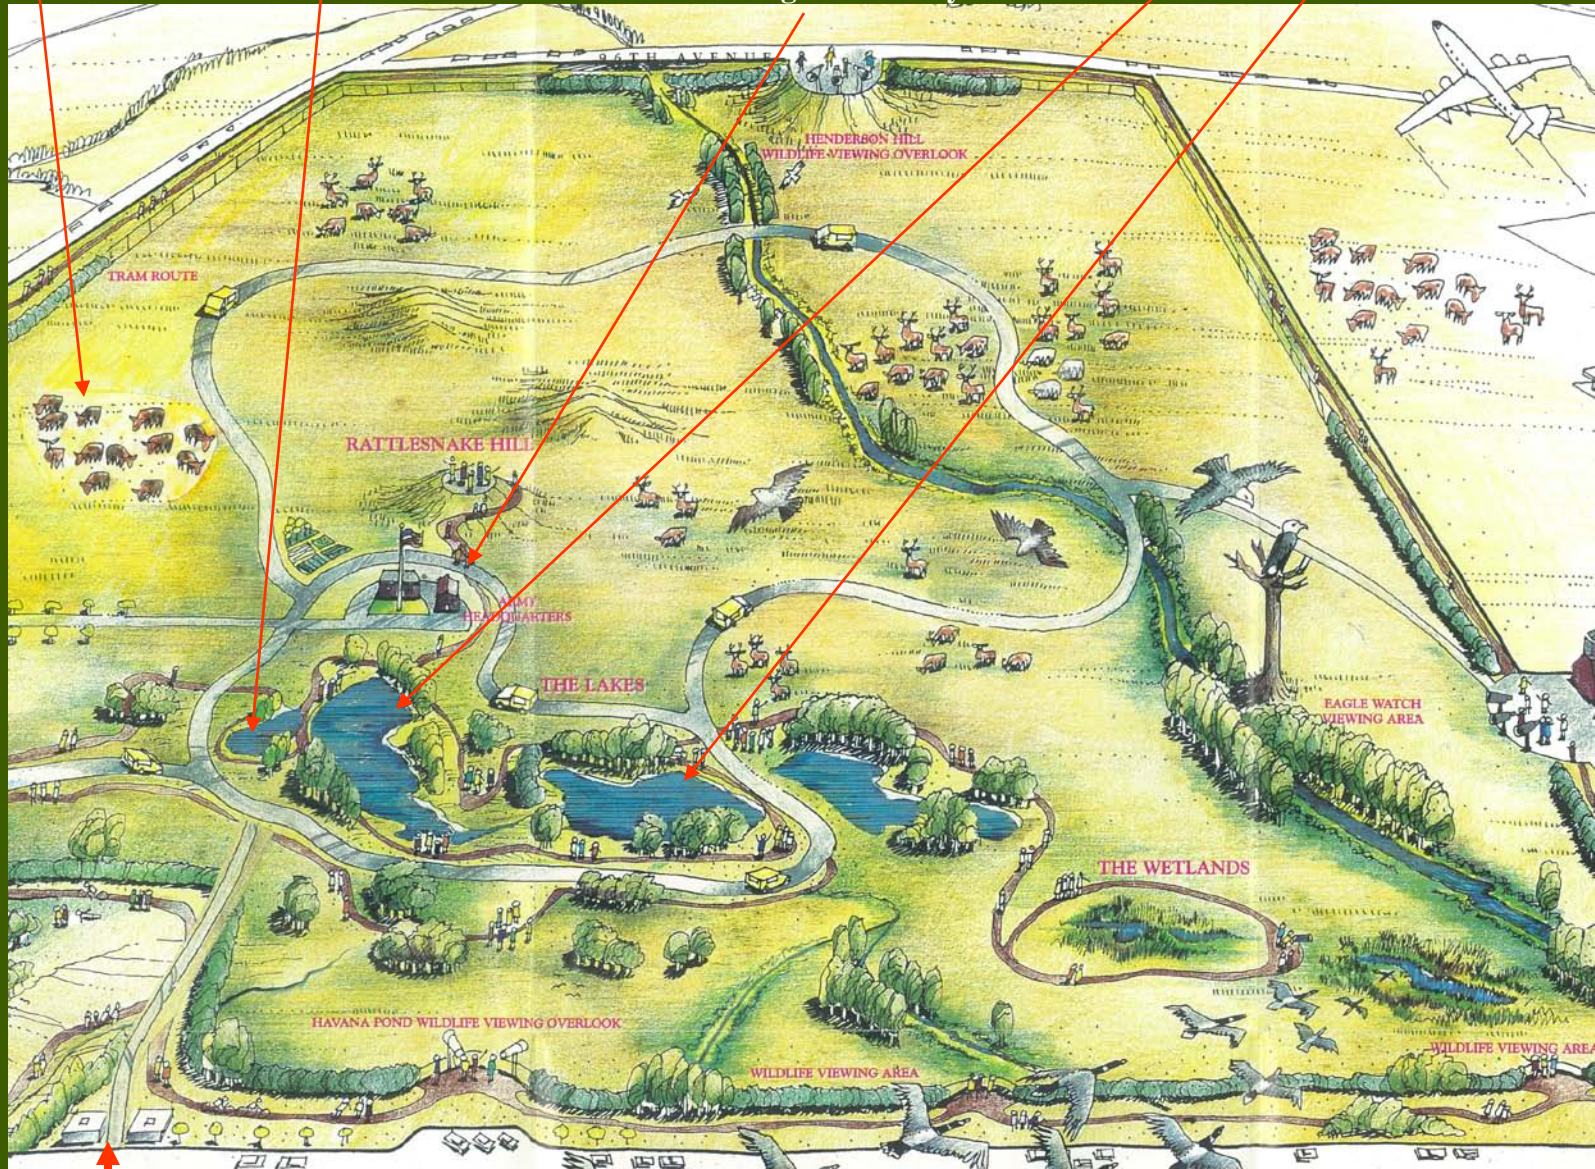

An Eagle's Eye View of Denver's Rocky Mountain Arsenal National Wildlife Refuge

Home to the Nature Rangers Summer Day Camp and 12,000 Acres of Urban Wilderness!

Bison Enclosure

Lake Mary

Visitor Center & Wildlife Learning Laboratory

Ladora Lake

Lower Derby Lake

Refuge Public Entrance Located at Havana Street and 56th Avenue

← To Dick's Sporting Goods Stadium & Quebec Street

↓ To Stapleton & I-70

To Montbello, Aurora & Reunion →